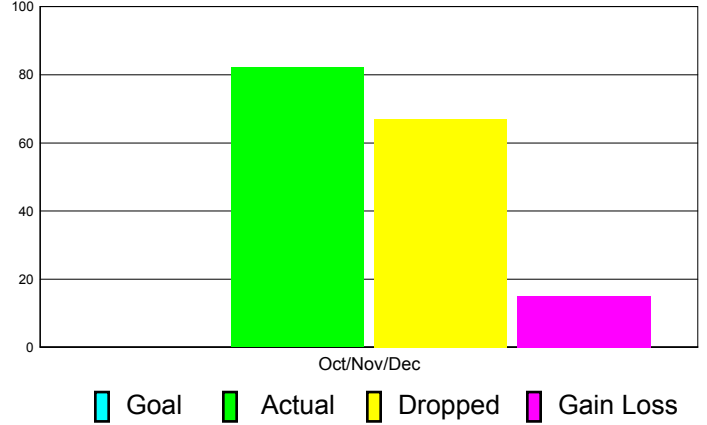

Membership Results 2011-2012

Goal, New, Dropped, Gain/Loss