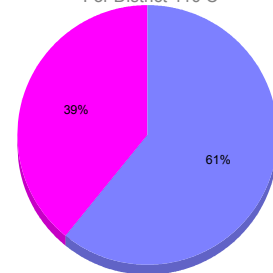

Goal, New, Dropped, Gain/Loss

Comparison of Membership Gain/Loss

Current Year Compared to the Previous Year

Gender Comparison 2010-2011

For District 410 C

Oct/Nov/Dec
■ Male ■ Female